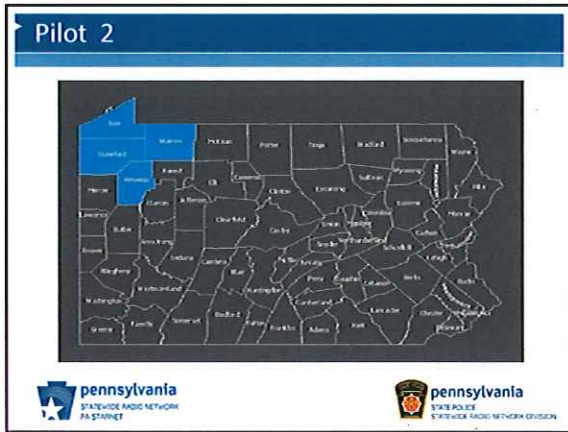

**P25 Deployment
PILOT I**

December 2016 – June 2017

Pilot 1

**P25 Deployment
PILOT 2**

July 2017 – December 2017

P25

30 - 800 MHz Radio Sites

North Western
Western
Central
Philadelphia Southeast