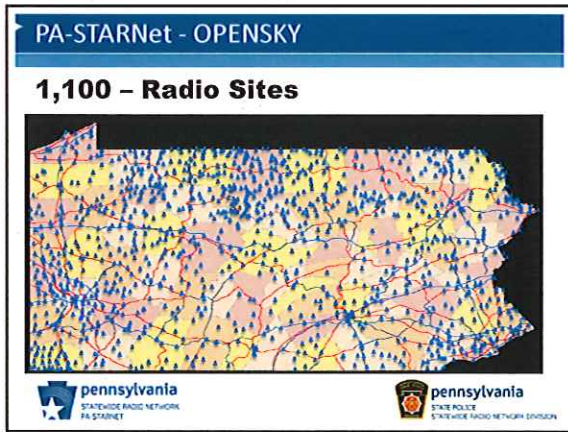

**P25 Deployment
PILOT I**

December 2016 – June 2017

Pilot 1

**P25 Deployment
PILOT 2**

July 2017 – December 2017

P25

30 - 800 MHz Radio Sites

North Western
Western
Central
Philadelphia Southeast