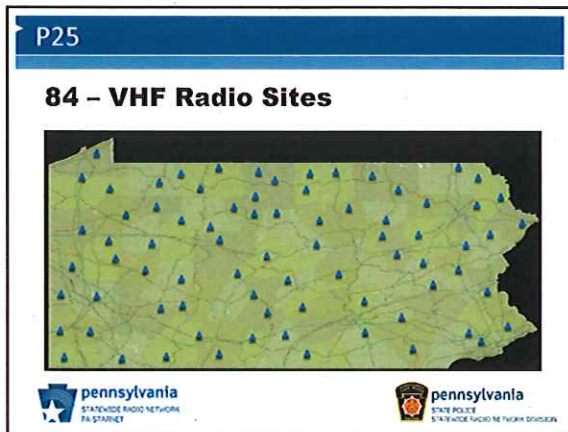

**P25 Deployment
PILOT I**

December 2016 – June 2017

Pilot 1

**P25 Deployment
PILOT 2**

July 2017 – December 2017

P25

30 - 800 MHz Radio Sites

North Western
Western
Central
Philadelphia Southeast